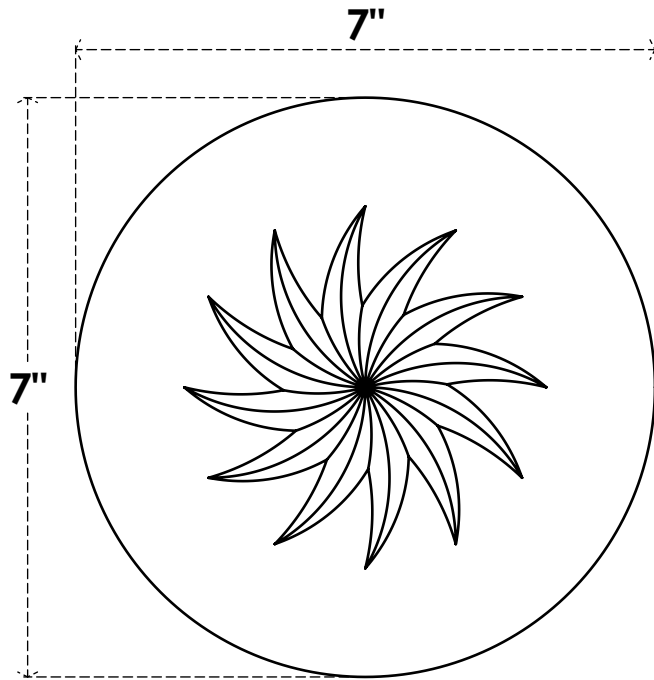

ROSP070X070X075GRY12

7"W X 7"H X 3/4"P STANDARD GRAYSON SPIRAL ROSETTE WITH SQUARE EDGE, ARCHITECTURAL GRADE PVC

FRONT

SIDE

EKENA MILLWORK
2300 WEST MAIN ST.
CLARKSVILLE, TX 75426
TOLL FREE: 866-607-0453
WWW.EKENAMILLWORK.COM